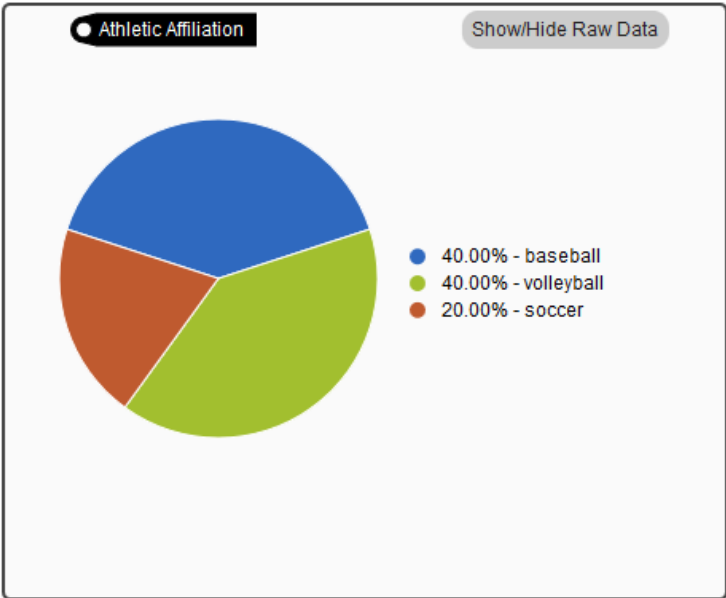

Change Filters

Report filtered by
User Group: Seniors

Group Information

of users 16

Group Statistics

Powered by AccuCampus | 2016 © Engineeica Systems, Inc.