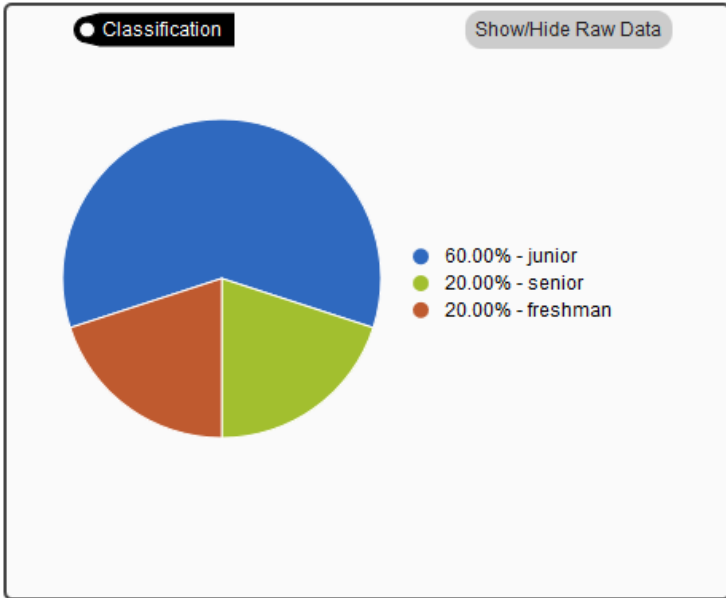

Change Filters

Report filtered by
User Group: Seniors

Group Information

of users 16

Group Statistics

Powered by AccuCampus | 2016 © Engineeica Systems, Inc.