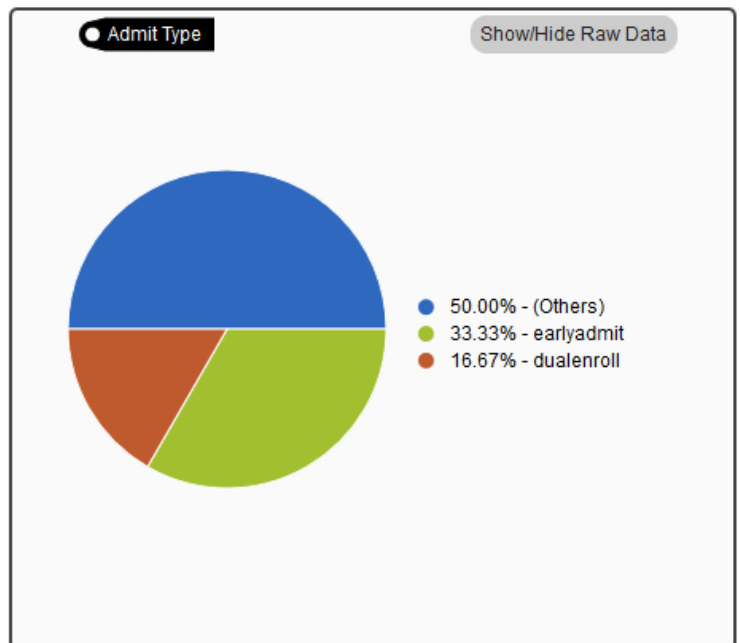

Change Filters

Report filtered by
User Group: Seniors

Group Information

of users 16

Group Statistics

Powered by AccuCampus | 2016 © Engineeica Systems, Inc.