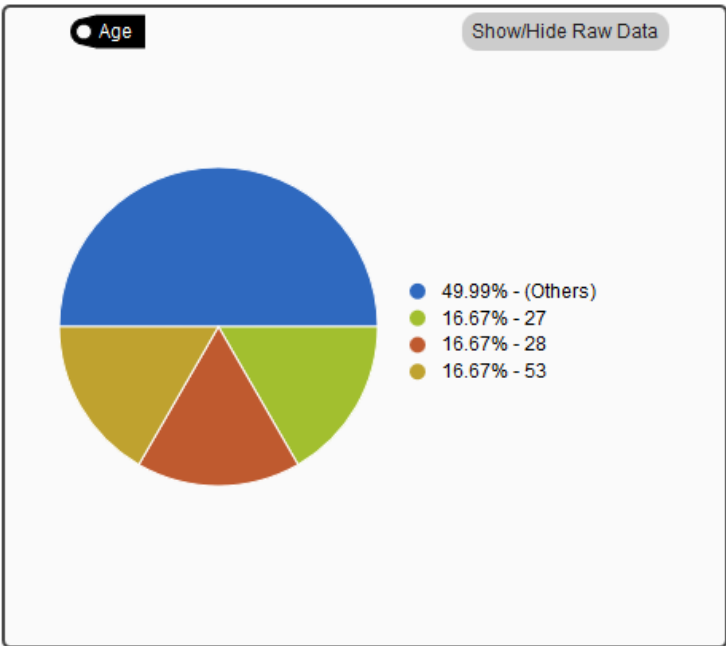

Change Filters

Report filtered by
User Group: Seniors

Group Information

of users 16

Group Statistics

Powered by AccuCampus | 2016 © Engineeica Systems, Inc.