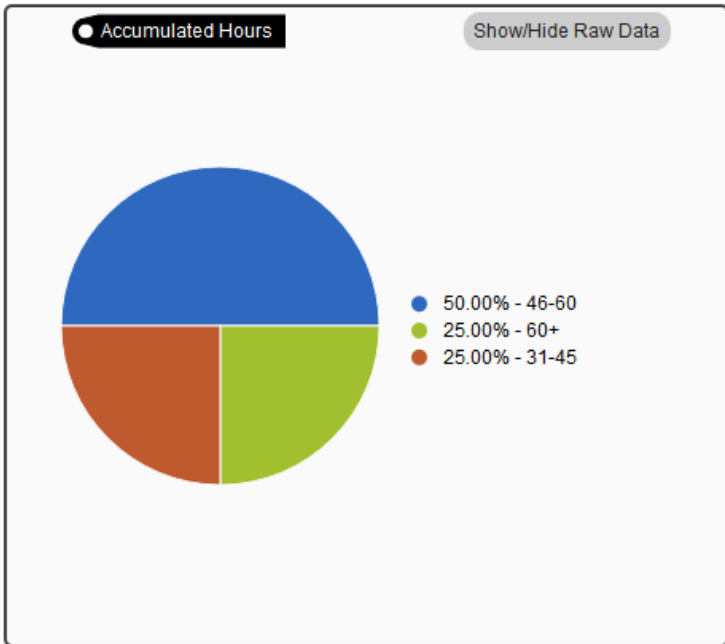

Change Filters

Report filtered by
User Group: Seniors

Group Information

of users 16

Group Statistics

Powered by AccuCampus | 2016 © Engineeica Systems, Inc.