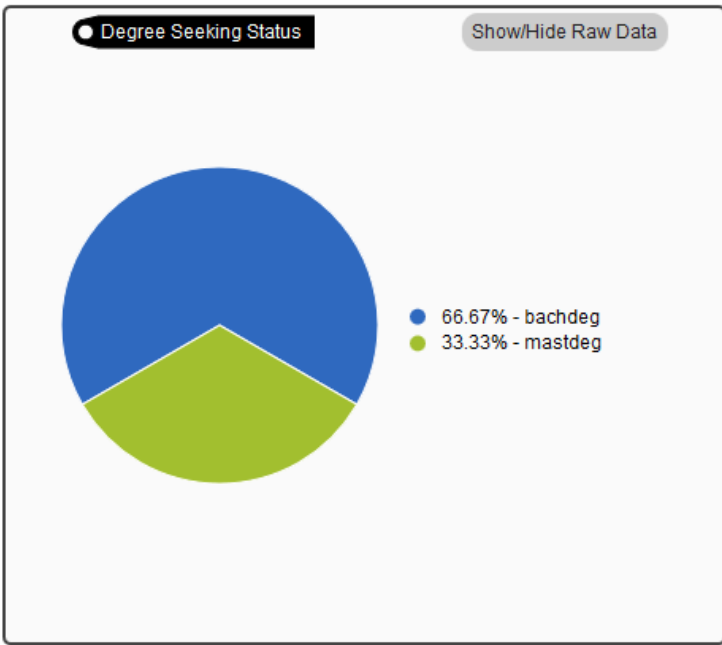

Change Filters

Report filtered by
User Group: Seniors

Group Information

of users 16

Group Statistics

Powered by AccuCampus | 2016 © Engineeica Systems, Inc.