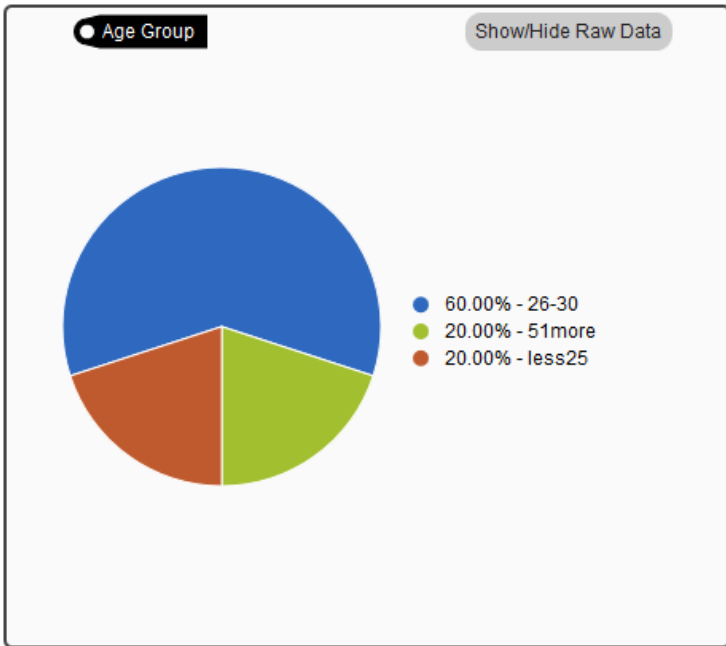

Change Filters

Report filtered by
User Group: Seniors

Group Information

of users 16

Group Statistics

Powered by AccuCampus | 2016 © Engineeica Systems, Inc.