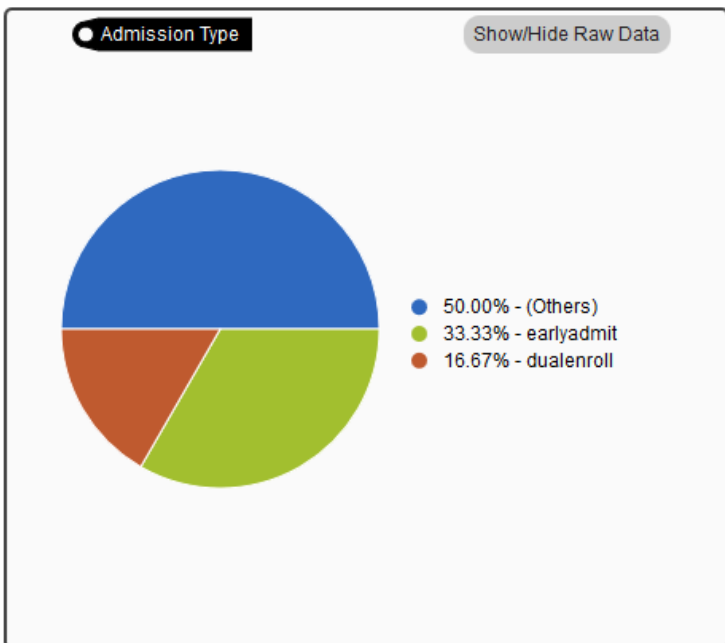

Change Filters

Report filtered by
User Group: Seniors

Group Information

of users 16

Group Statistics

Powered by AccuCampus | 2016 © Engineeica Systems, Inc.