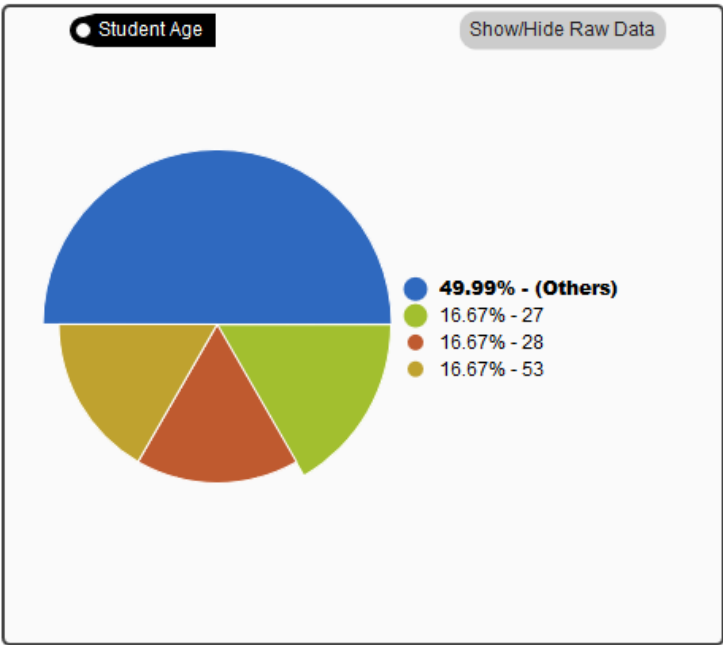

Change Filters

Report filtered by
User Group: Seniors

Group Information

of users 16

Group Statistics

Powered by AccuCampus | 2016 © Engineeica Systems, Inc.