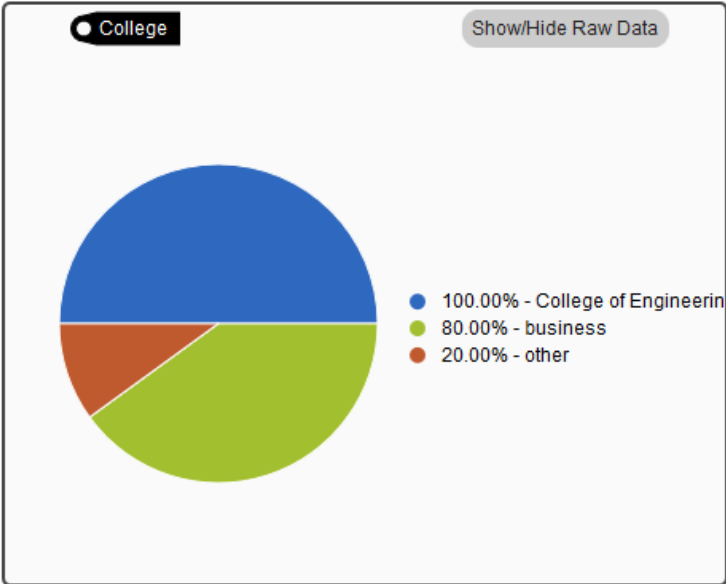

Change Filters

Report filtered by
User Group: Seniors

Group Information

of users 16

Group Statistics

Powered by AccuCampus | 2016 © Engineeica Systems, Inc.