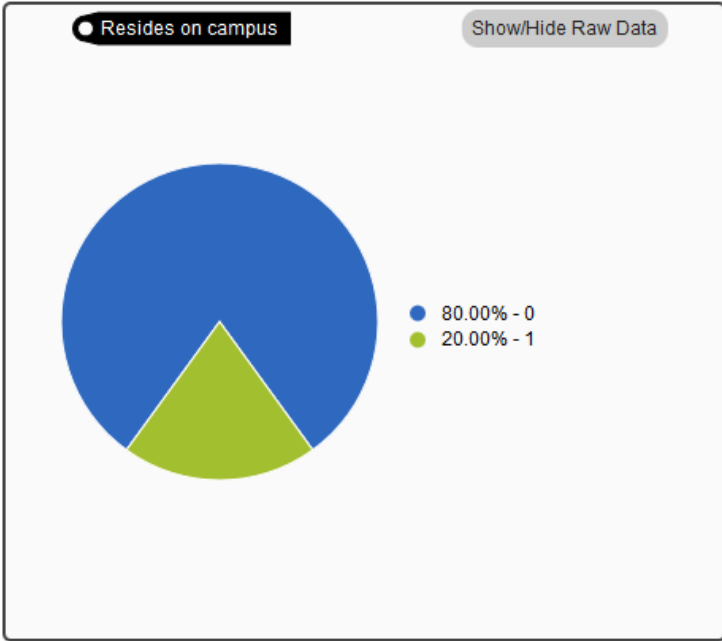

Change Filters

Report filtered by
User Group: Seniors

Group Information

of users 16

Group Statistics

Powered by AccuCampus | 2016 © Engineeica Systems, Inc.