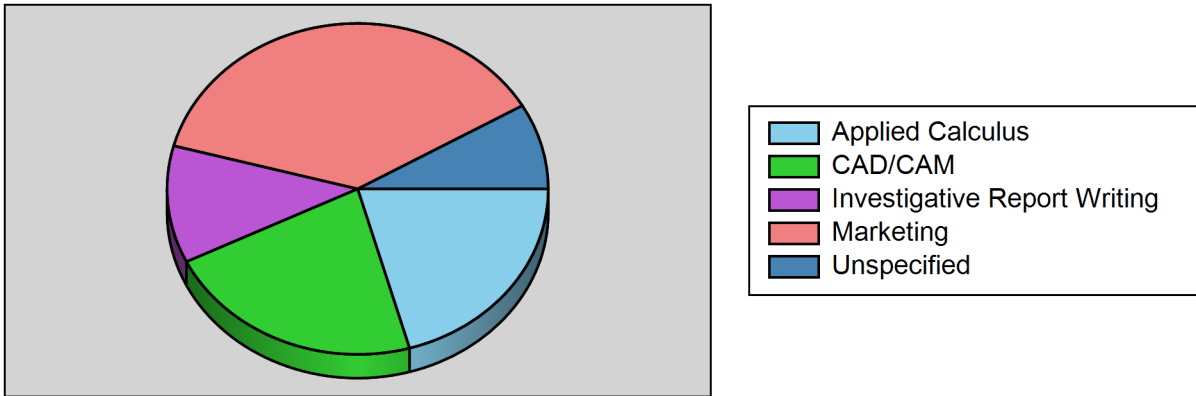

Attendance Summary Report by Subject Area

Filtered by:

Start: 05/15/2020 - End: 08/31/2020

Locations: jorge virtual college

Subject Area	Visitors	Visits	Visit Time <small>(hrs:min)</small>	
			Avg	Total
Applied Calculus	2	27	00:17	07:47
CAD/CAM	4	29	00:22	11:06
Investigative Report Writing	8	15	00:46	11:31
Marketing	4	49	00:23	18:52
Programming	1	1	01:00	01:00
Unspecified	4	11	00:16	02:58
23		132	00:31	53:14

Total Unique Visitors: 8
Total Unique Visits: 132

Visits Chart

Period Chart