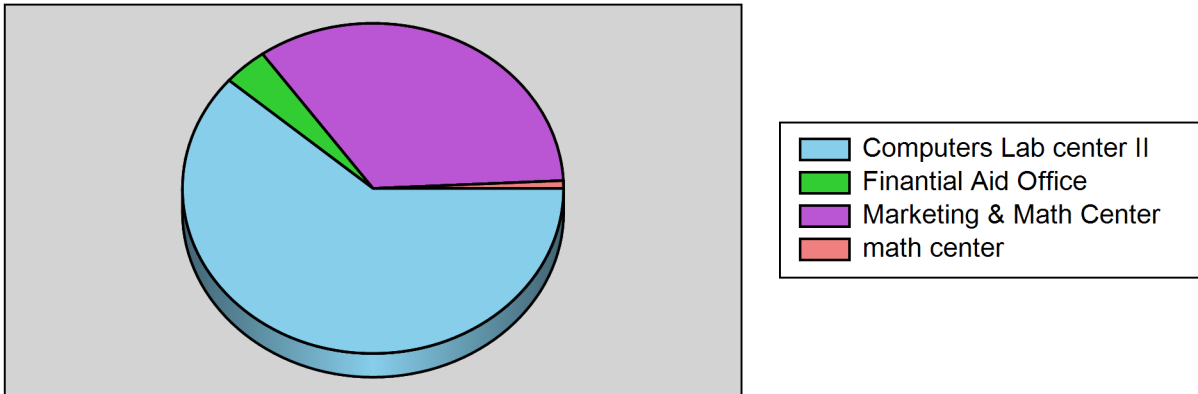

## Attendance Summary Report by Center

**Filtered by:**

Start: 05/15/2020 - End: 08/31/2020

Locations: jorge virtual college

Center	Visitors	Visits	Visit Time (hrs:min)	
			Avg	Total
Computers Lab center II	5	81	00:11	16:04
Finantial Aid Office	3	5	00:26	02:10
Marketing & Math Center	7	45	00:46	34:45
math center	1	1	00:15	00:15
	<b>16</b>	<b>132</b>	<b>00:24</b>	<b>53:14</b>

**Total Unique Visitors: 8**  
**Total Unique Visits: 132**

**Visits Chart**

**Period Chart**