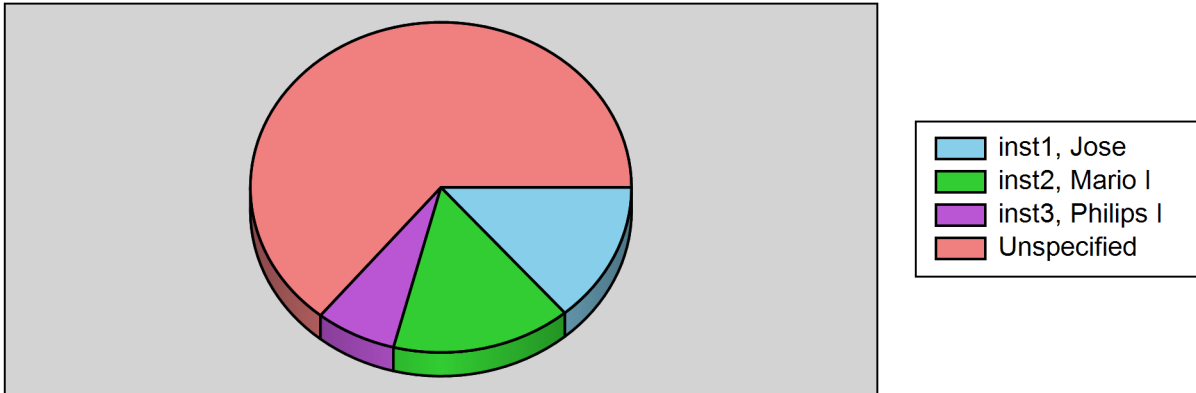

Attendance Summary Report by Instructor

Filtered by:

Start: 05/15/2020 - End: 08/31/2020

Locations: jorge virtual college

<u>Instructor</u>	<u>Visitors</u>	<u>Visits</u>	<u>Visit Time</u> (hrs:min)	
			<u>Avg</u>	<u>Total</u>
inst1, Jose	7	18	00:43	12:55
inst2, Mario I	3	20	00:26	08:52
inst3, Philips I	3	9	00:04	00:40
inst4, Peter I	1	1	01:00	01:00
Unspecified	4	84	00:21	29:47
18		132	00:31	53:14

Total Unique Visitors: 8
Total Unique Visits: 132

Visits Chart

Period Chart